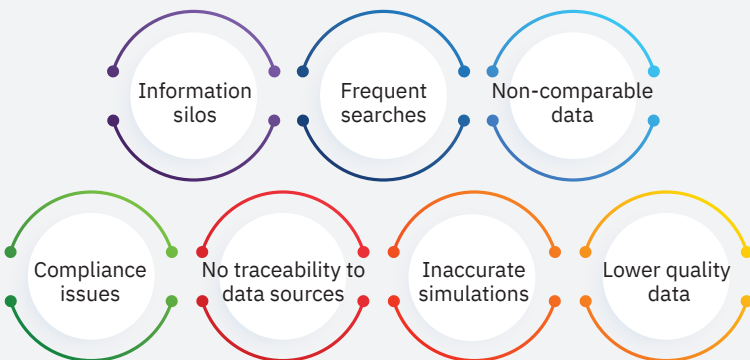

SOLVING EVEN MORE CHALLENGES