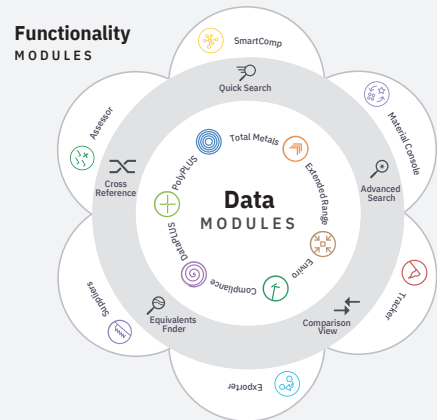

SOLVING EVEN MORE CHALLENGES