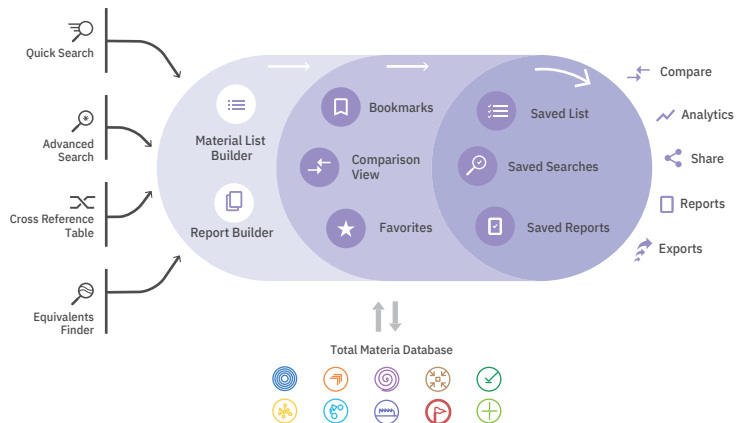

The NEW Total Materia has Launched!

Top 5 Changes You Should Know About!

- New ways to manage, save, compare and share your favourite materials
- Check the compliance of up to 100 materials in seconds according to global regulations
- Compare up to 100 materials side by side to make faster and easier comparisons
- Build, edit and share reports to validate and communicate material decisions professionally
- Personalize your Total Materia by saving favourite materials, bookmarks and quick property view in your results lists and much more ...

Want to return to existing Total Materia platform?
[Click here to go back](#)

One thing that hasn't changed - Access to 500K curated, metallic and non-metallic materials!

SOLVING EVEN MORE CHALLENGES

FOCUS ON:

Material Console

Material Console provides multiple functionalities to support more efficient, accurate and personalized material selection decisions.

Create, combine and save lists of favorite materials for different projects and access them anytime to refine, compare and visualize all aspects of the material profile whilst staying in touch with their updates through Tracker. Build customized reports on the fly and re-use them when needed.