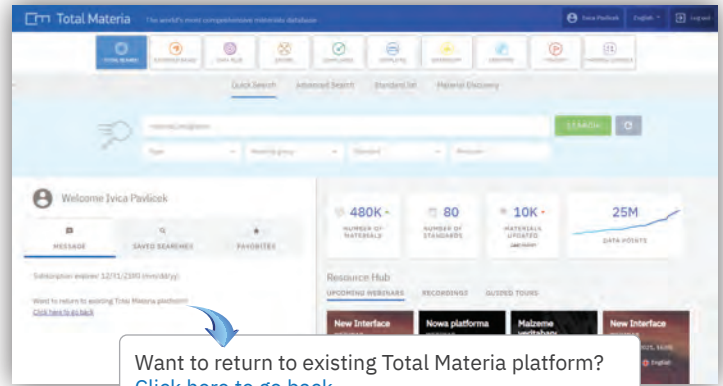

The NEW Total Materia has Launched!

Top 5 Changes You Should Know About!

- New ways to manage, save, compare and share your favourite materials
- Check the compliance of up to 100 materials in seconds according to global regulations
- Compare up to 100 materials side by side to make faster and easier comparisons
- Build, edit and share reports to validate and communicate material decisions professionally
- Personalize your Total Materia by saving favourite materials, bookmarks and quick property view in your results lists and much more ...

Want to return to existing Total Materia platform?
[Click here to go back](#)

One thing that hasn't changed - Access to 500K curated, metallic and non-metallic materials!

SOLVING EVEN MORE CHALLENGES

FOCUS ON: